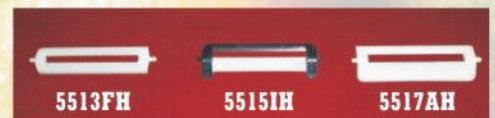

▶ **KC215, 2#/6"** ◀

▶ **KC235, 1#/6"**

▶ **KB210/4"**

▶ **KB310/7"**

▶ **Ka275/6"**

▶ **Ka270/6"**

▶ **KCS100C/3"**

MIRROR BLADE

PEELER

▶ **P1616(Y)**

▶ **P1828(I)**

(PHOTOS FOR REFERENCE USE ONLY)